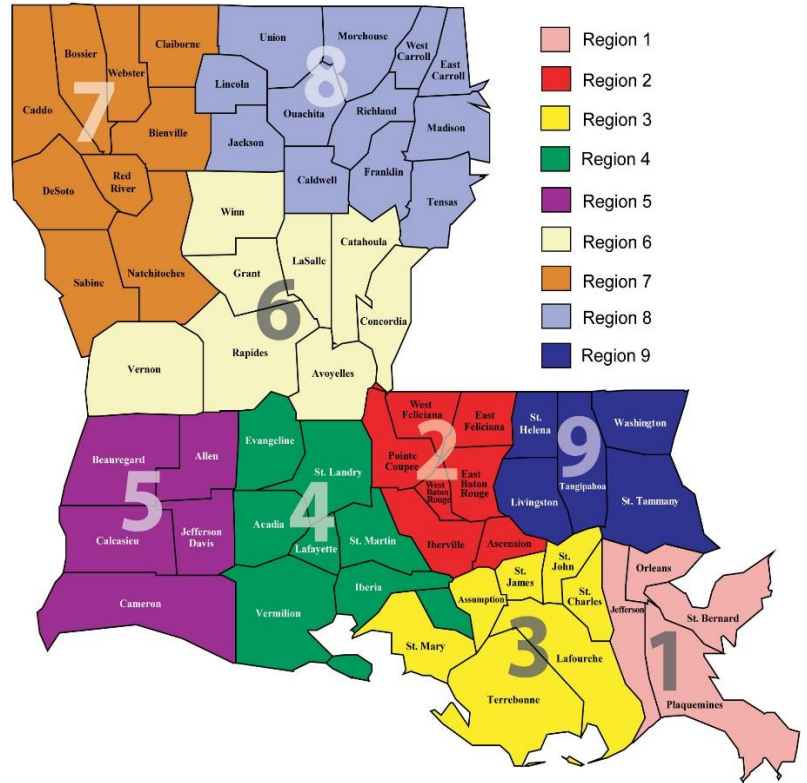

# Louisiana Regions

**Region 1 includes four parishes in the southeast part of the state:**  
Jefferson, Orleans, Plaquemines and St. Bernard.

**Region 2 includes 7 parishes in the south-central part of the state:**  
Ascension, East Baton Rouge, East Feliciana, Iberville, Pointe Coupee, West Baton Rouge, and West Feliciana.

**Region 3 includes 7 parishes in the southeast part of the state:**  
Assumption, Lafourche, St. Charles, St. James, St. John the Baptist, St. Mary, and Terrebonne.

**Region 4 includes 7 parishes in the southwest part of the state:**  
Acadia, Evangeline, Iberia, Lafayette, St. Landry, St. Martin, and Vermillion.

**Region 5 includes 5 parishes in the southwest part of the state:**  
Allen, Beauregard, Calcasieu, Cameron, and Jefferson Davis.

**Region 6 includes 8 parishes in the central part of the state:**  
Avoyelles, Catahoula, Concordia, Grant, LaSalle, Rapides, Vernon, and Winn.

**Region 9 includes 5 parishes in the southeast part of the state:**  
Livingston, St. Helena, St. Tammany, Tangipahoa, and Washington.